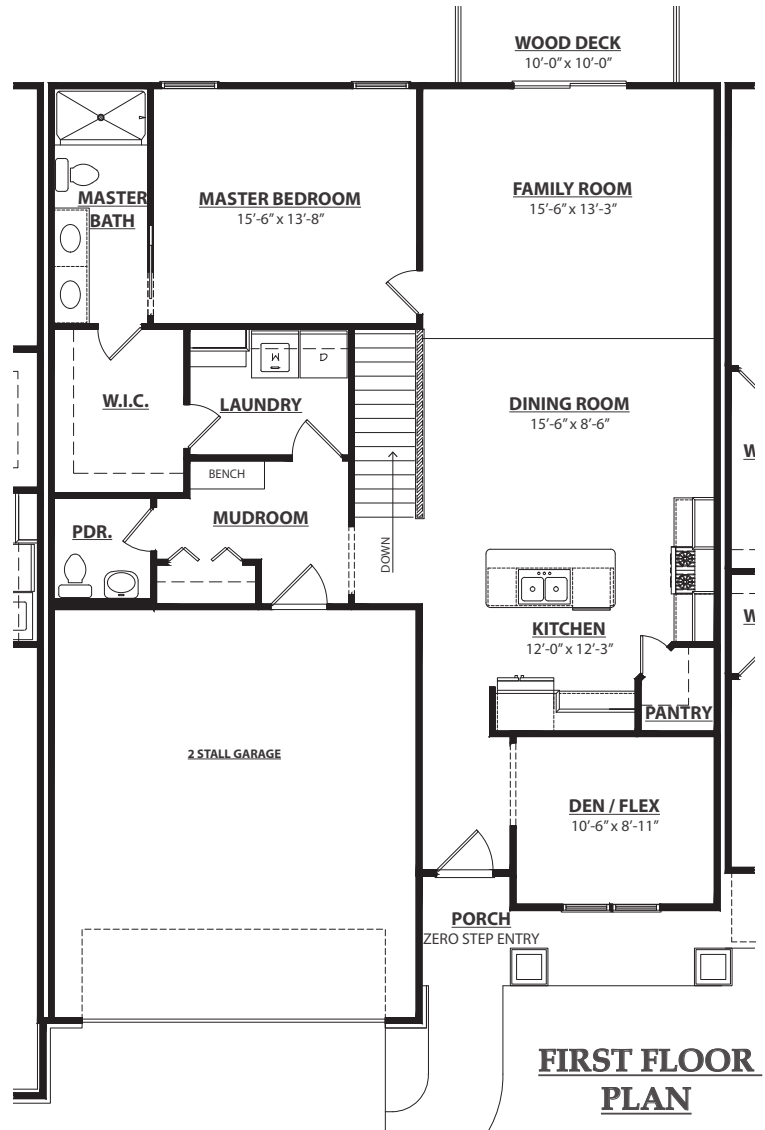

JTB HOMES Cranebrook

1 Bedroom | 2 Baths
1,487 Square Feet

FIRST FLOOR PLAN

BASEMENT FLOOR PLAN

Experience. Quality. Excellence.

JTB HOMES

www.jtbhomes.com
info@jtbhomes.com

JTB HOMES Alexander

1 Bedroom | 1.5 Baths
1,442 Square Feet

BASEMENT FLOOR PLAN

FIRST FLOOR PLAN