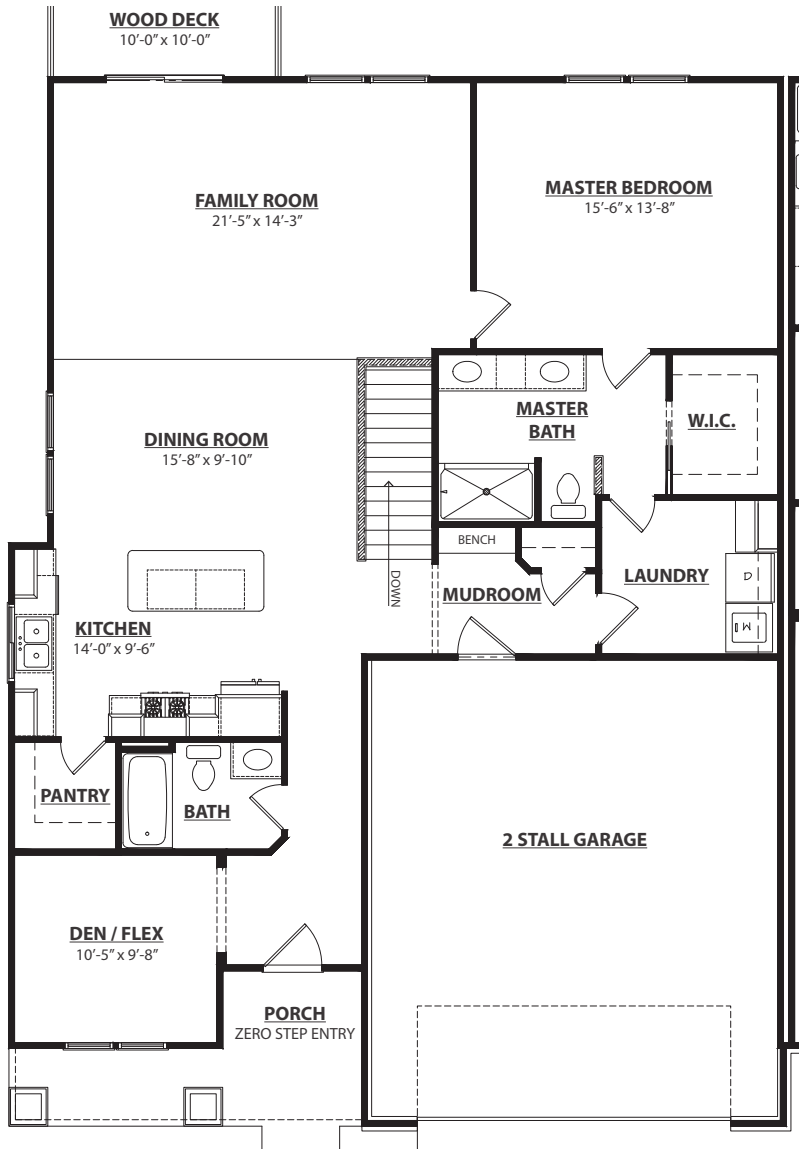

JTB HOMES Cranebrook

1 Bedroom | 2 Baths
1,487 Square Feet

FIRST FLOOR PLAN

BASEMENT FLOOR PLAN

Experience. Quality. Excellence.

JTB HOMES

www.jtbhomes.com
info@jtbhomes.com

JTB HOMES Alexander

1 Bedroom | 1.5 Baths
1,442 Square Feet

BASEMENT FLOOR PLAN

FIRST FLOOR PLAN