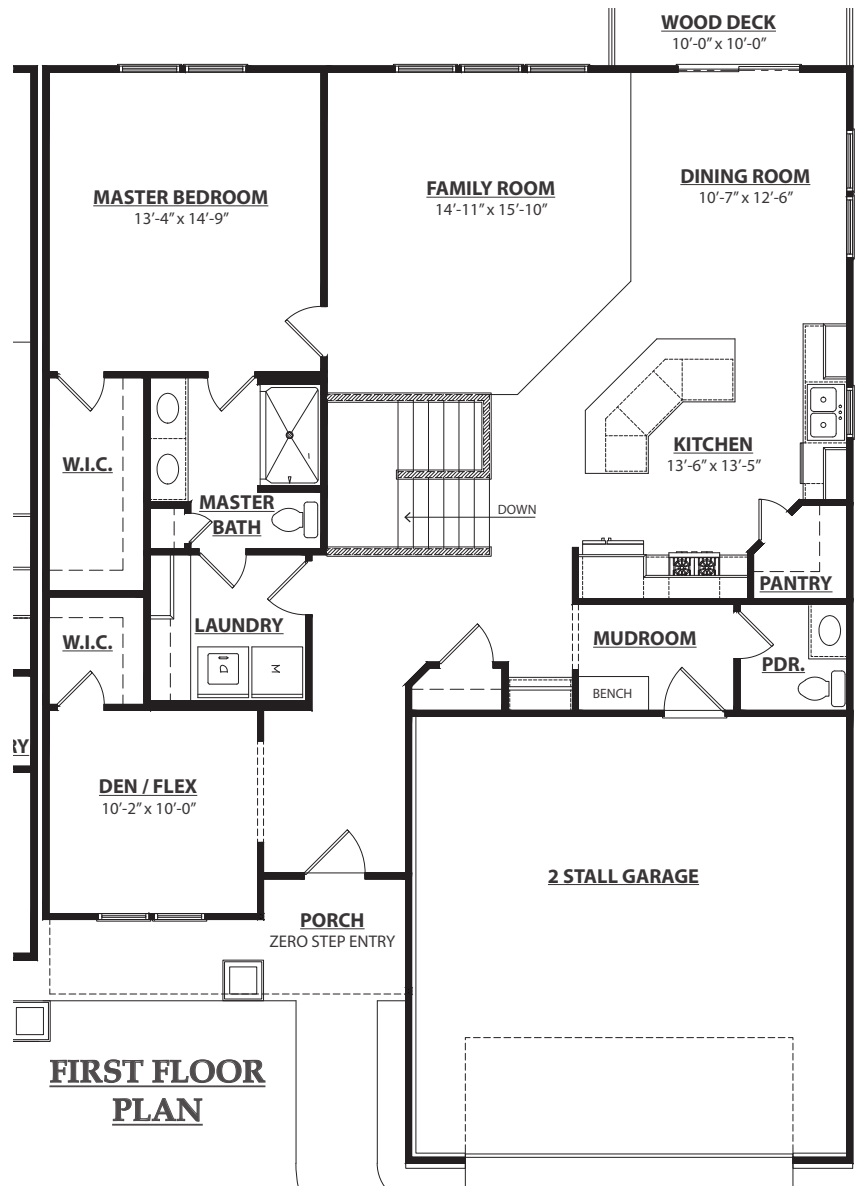

JTB HOMES Cranebrook

1 Bedroom | 2 Baths
1,487 Square Feet

FIRST FLOOR PLAN

BASEMENT FLOOR PLAN

Experience. Quality. Excellence.

JTB HOMES

www.jtbhomes.com
info@jtbhomes.com

JTB HOMES Alexander

1 Bedroom | 1.5 Baths
1,442 Square Feet

BASEMENT FLOOR PLAN

FIRST FLOOR PLAN